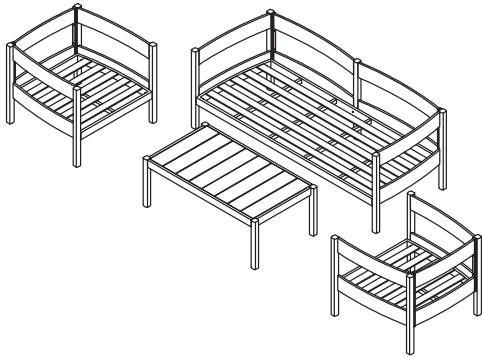

Patio furniture G21 Sabine

4-seater set with table, aluminum

A 3x	B 3x	C 2x	D 2x
E 1x	F 1x	G 70% 2x	H 1x
I 2x	J 1x	K 2x	L 2x
M M6*18 8x	N M6*32 19x	P M6*30 12x	Q N4 12x